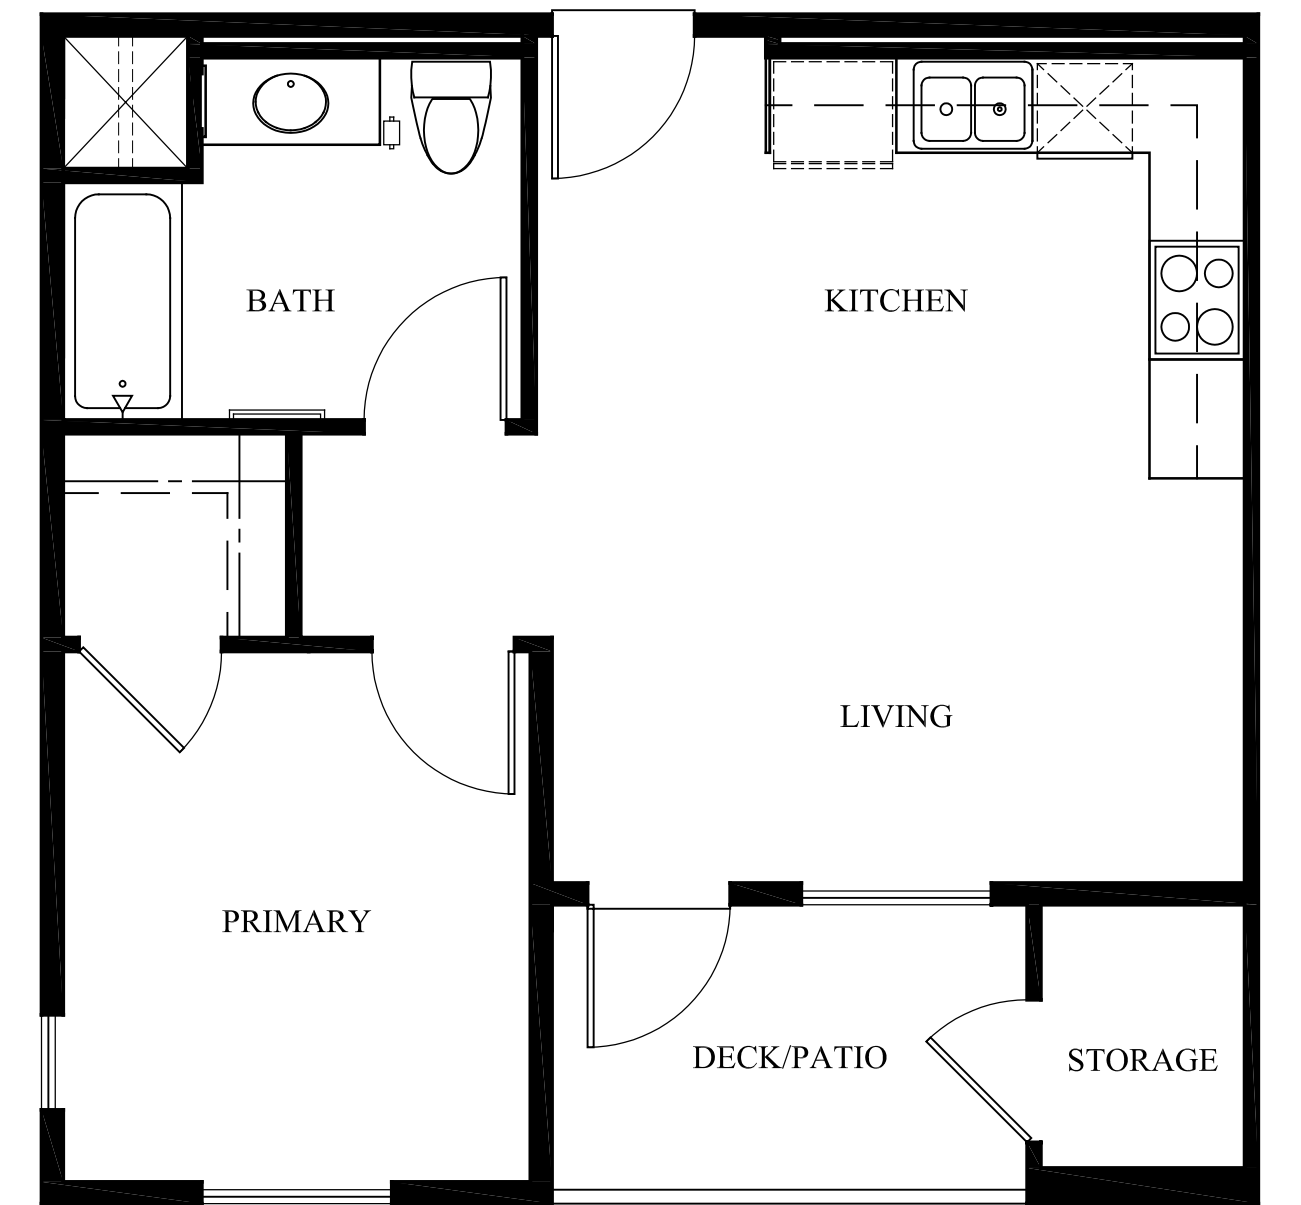

TWO BEDROOM - ALTERNATE

SCALE: 1/4" = 1'-0"

THREE BEDROOM

SCALE: 1/4" = 1'-0"

TWO BEDROOM

SCALE: 1/4" = 1'-0"

ONE BEDROOM

SCALE: 1/4" = 1'-0"

UNIT FLOOR PLANS  
 MT ETNA - BUILDINGS C & D  
 CHELSEA INVESTMENT CORPORATION

SCALE: 1/4" = 1'-0"

THE MCKINLEY ASSOC., INC.  
 ARCHITECTURE & PLANNING  
 AUGUST 10, 2023