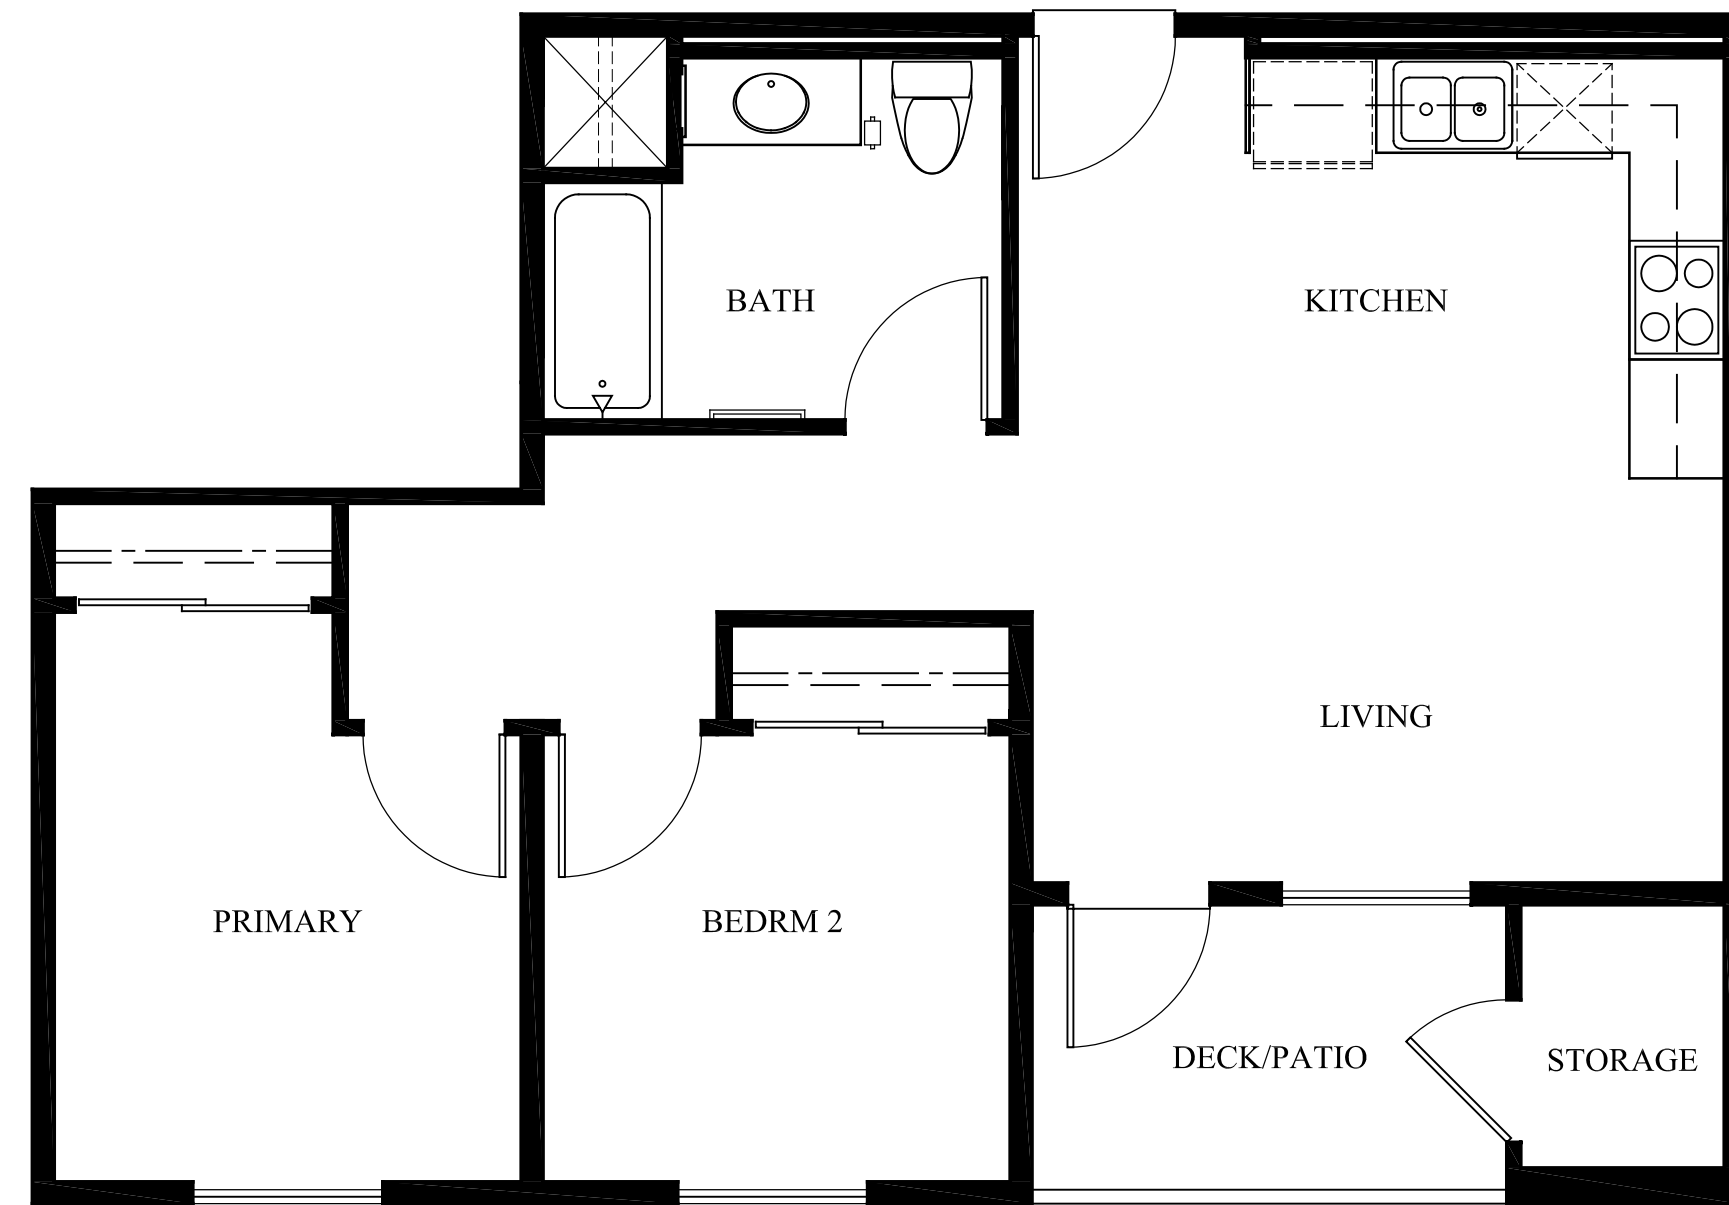

TWO BEDROOM - ALTERNATE

SCALE: 1/4" = 1'-0"

THREE BEDROOM

SCALE: 1/4" = 1'-0"

TWO BEDROOM

SCALE: 1/4" = 1'-0"

ONE BEDROOM

SCALE: 1/4" = 1'-0"

UNIT FLOOR PLANS  
 MT ETNA - BUILDINGS C & D  
 CHELSEA INVESTMENT CORPORATION

SCALE: 1/4" = 1'-0"

THE MCKINLEY ASSOC., INC.  
 ARCHITECTURE & PLANNING  
 AUGUST 10, 2023