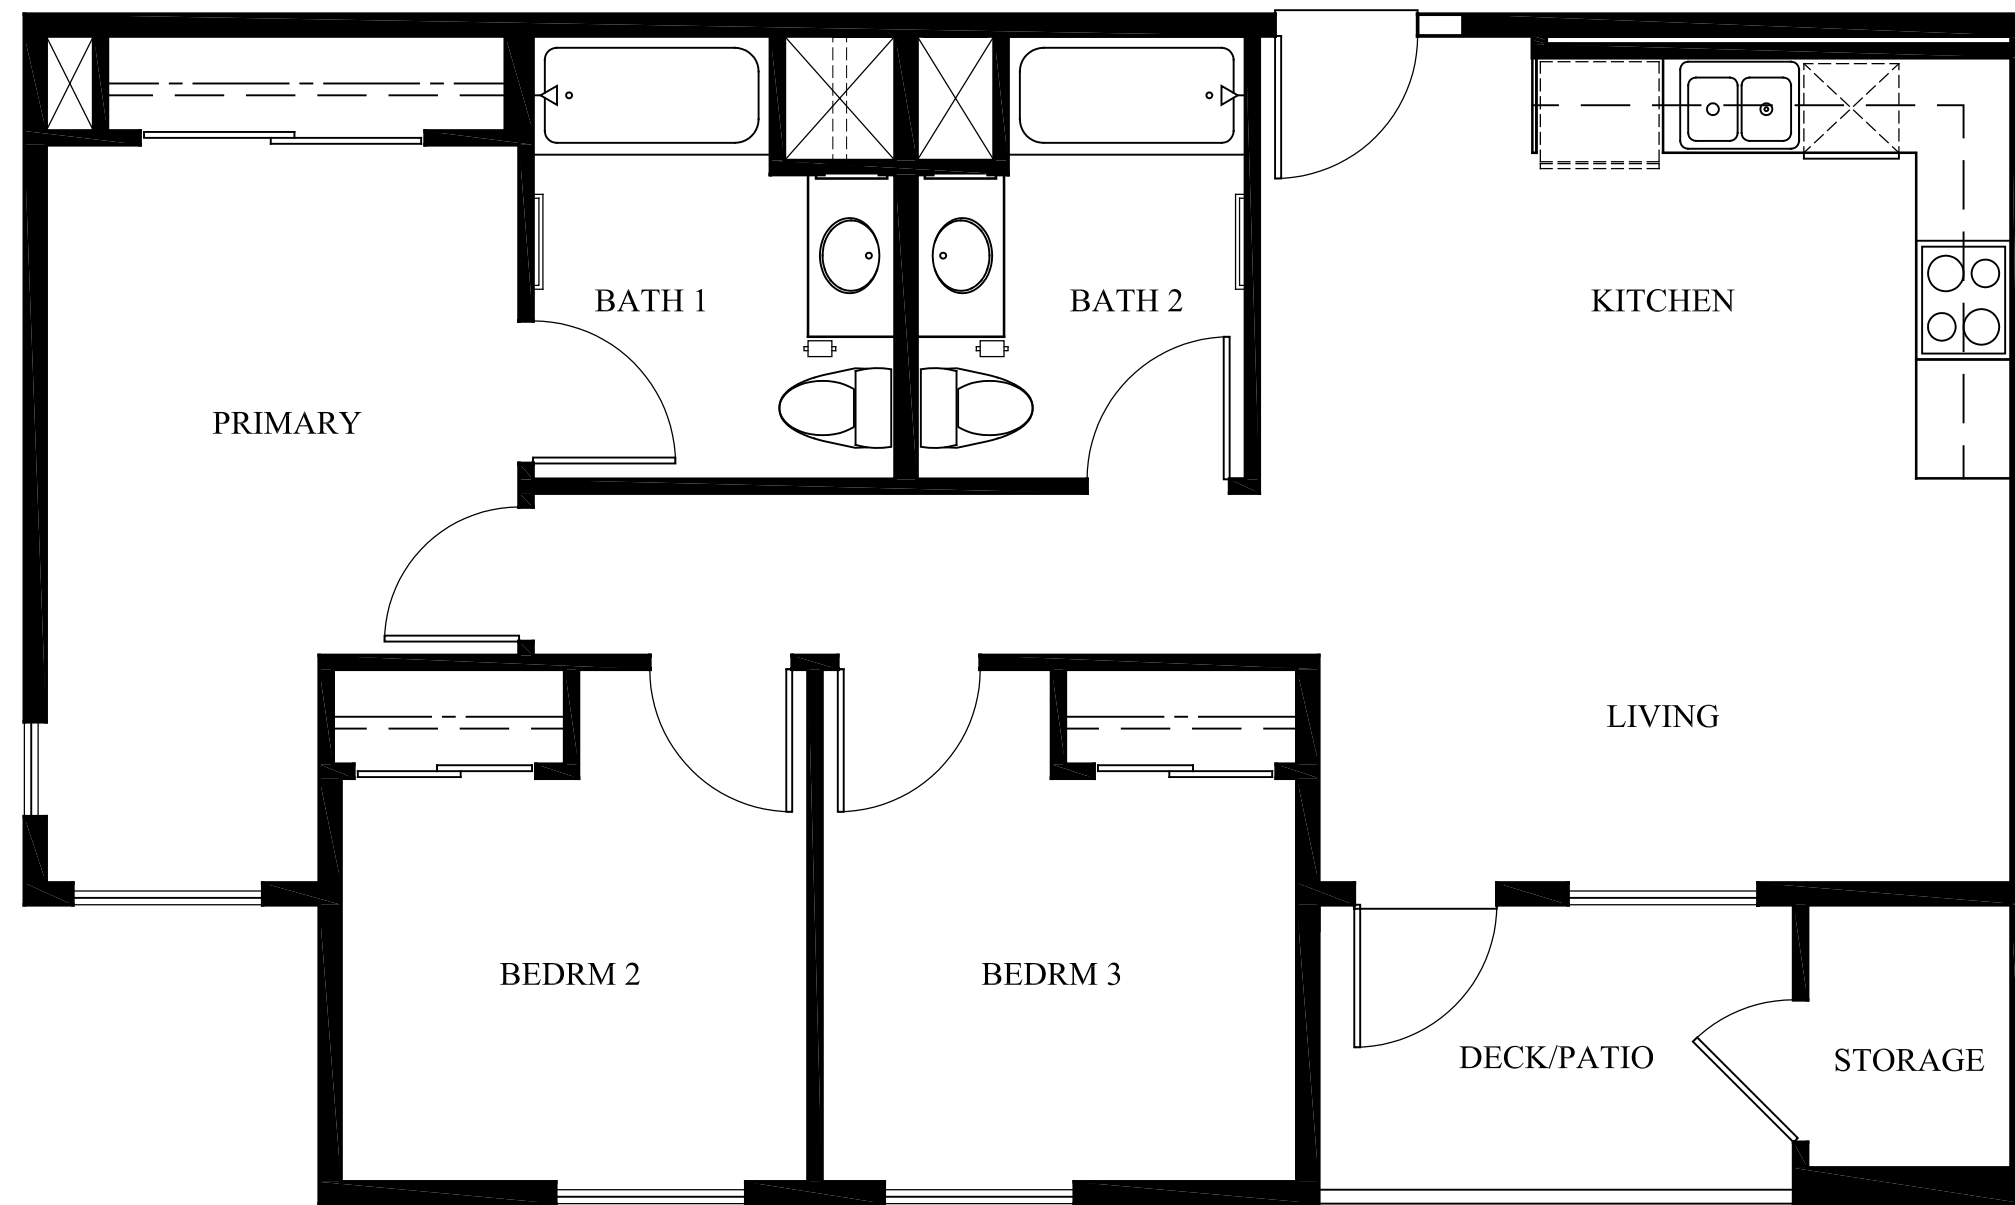

TWO BEDROOM - ALTERNATE

SCALE: 1/4" = 1'-0"

THREE BEDROOM

SCALE: 1/4" = 1'-0"

TWO BEDROOM

SCALE: 1/4" = 1'-0"

ONE BEDROOM

SCALE: 1/4" = 1'-0"

UNIT FLOOR PLANS  
 MT ETNA - BUILDINGS C & D  
 CHELSEA INVESTMENT CORPORATION

SCALE: 1/4" = 1'-0"

THE MCKINLEY ASSOC., INC.  
 ARCHITECTURE & PLANNING  
 AUGUST 10, 2023