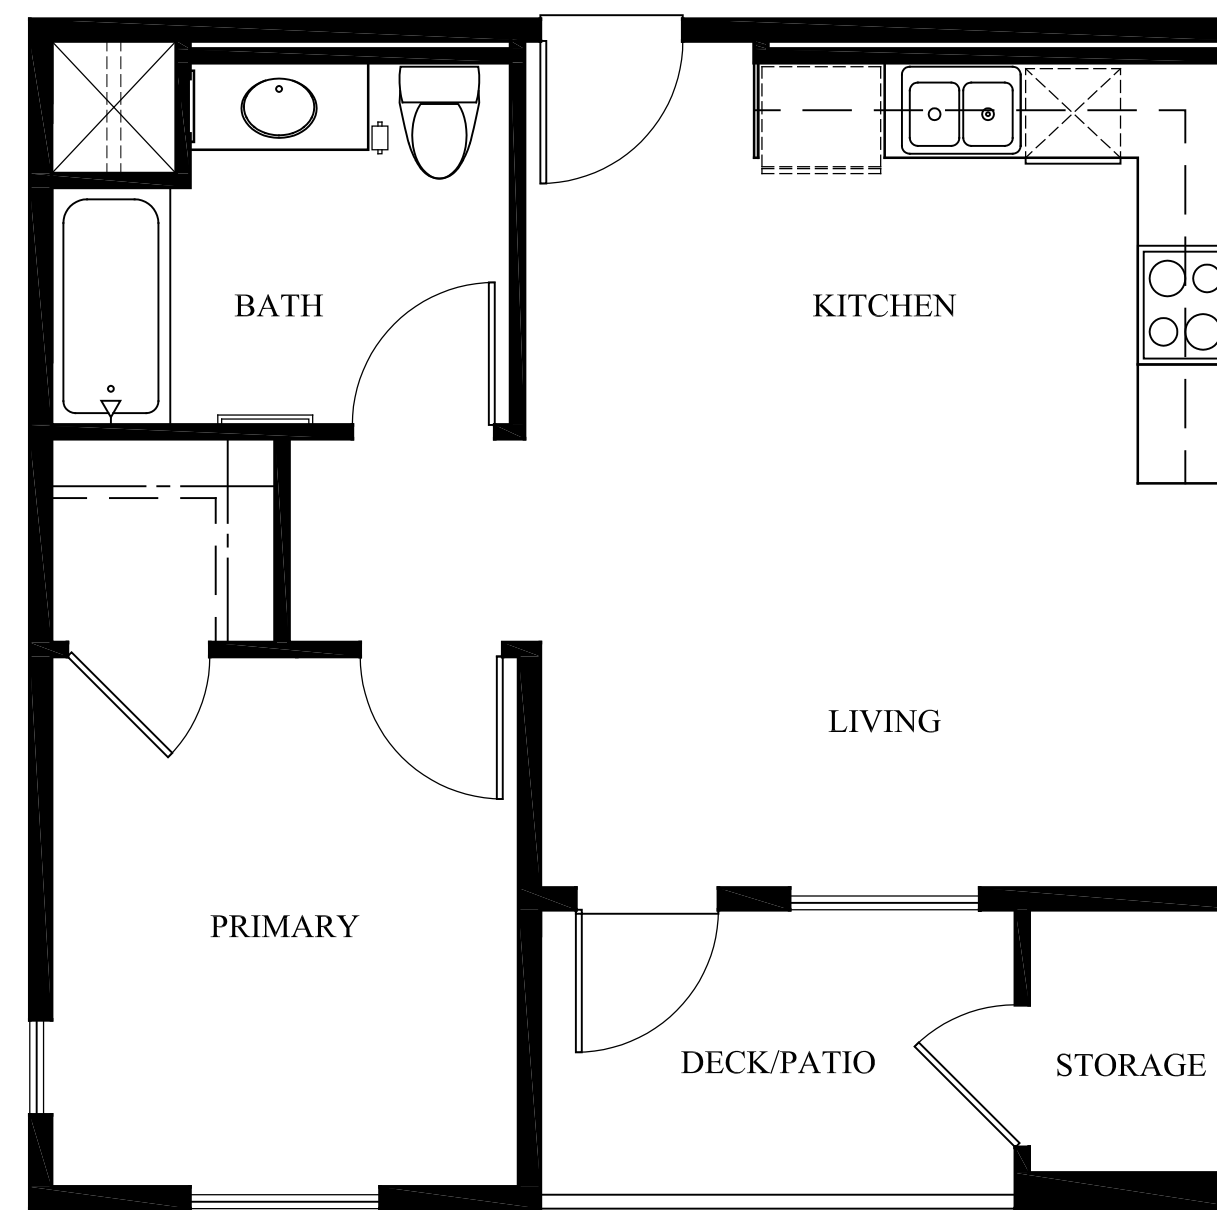

ONE BEDROOM - ALTERNATE
SCALE: 1/4" = 1'-0"

ONE BEDROOM - ALTERNATE
SCALE: 1/4" = 1'-0"

TWO BEDROOM
SCALE: 1/4" = 1'-0"

ONE BEDROOM
SCALE: 1/4" = 1'-0"

STUDIO
SCALE: 1/4" = 1'-0"

UNIT FLOOR PLANS
MT ETNA - BUILDING A
CHELSEA INVESTMENT CORPORATION

SCALE: 1/4" = 1'-0"

THE MCKINLEY ASSOC., INC.
ARCHITECTURE & PLANNING
AUGUST 10, 2023