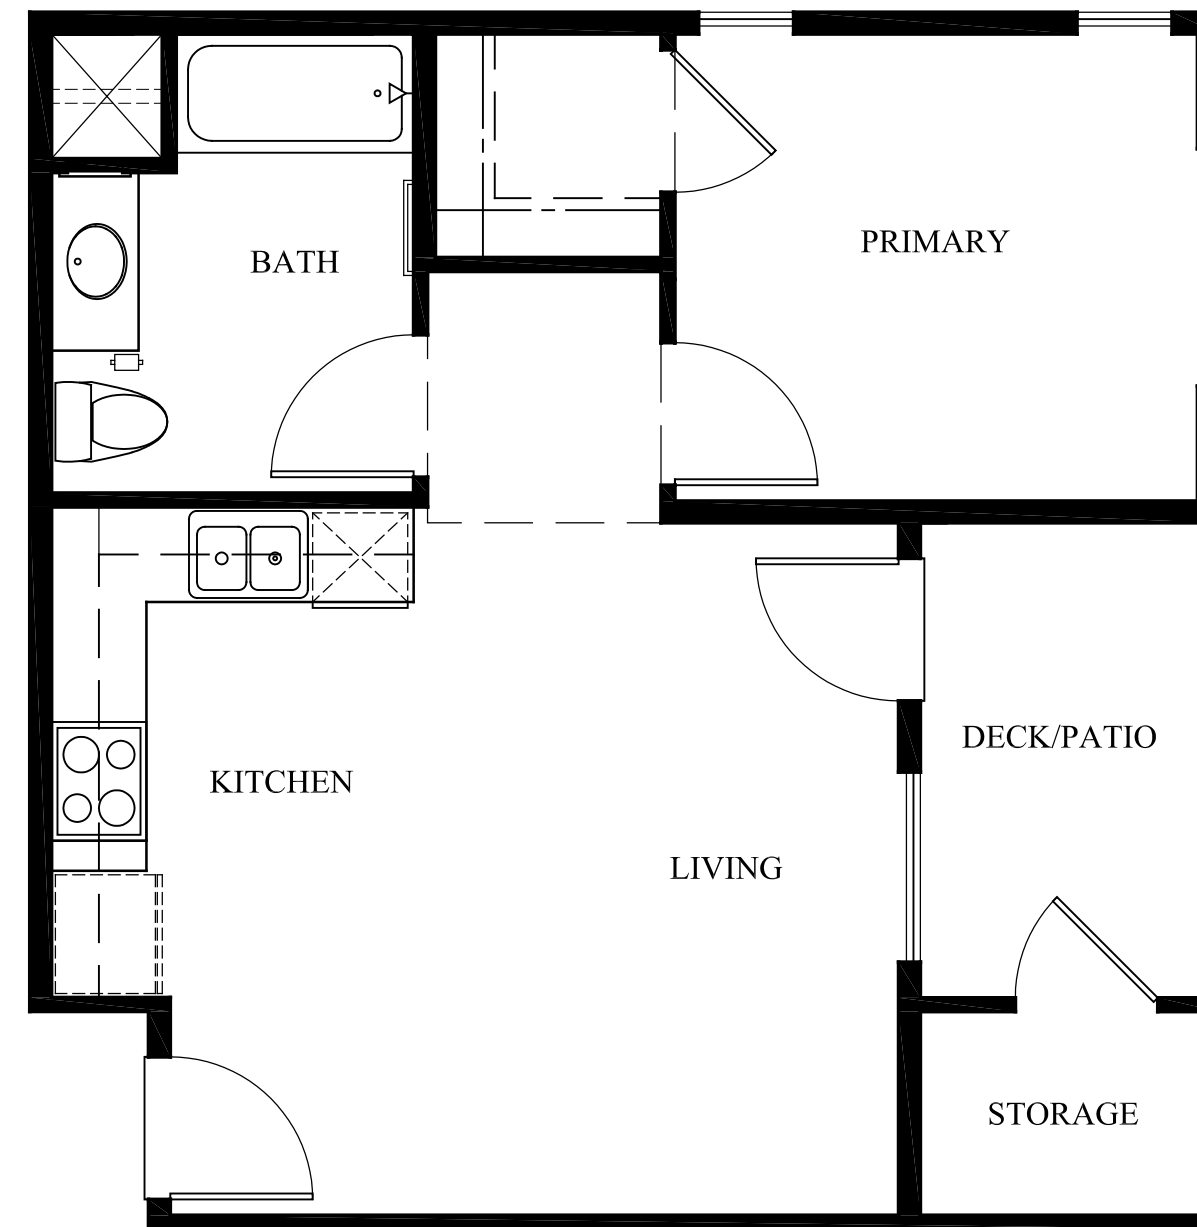

ONE BEDROOM - ALTERNATE
SCALE: 1/4" = 1'-0"

ONE BEDROOM - ALTERNATE
SCALE: 1/4" = 1'-0"

TWO BEDROOM
SCALE: 1/4" = 1'-0"

ONE BEDROOM
SCALE: 1/4" = 1'-0"

STUDIO
SCALE: 1/4" = 1'-0"

UNIT FLOOR PLANS
MT ETNA - BUILDING A
CHELSEA INVESTMENT CORPORATION

SCALE: 1/4" = 1'-0"

THE MCKINLEY ASSOC., INC.
ARCHITECTURE & PLANNING
AUGUST 10, 2023